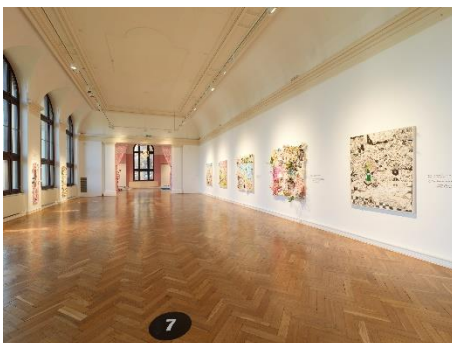

*Ausstellungsansicht_Gretchen
Andrew_4.jpg*
Ausstellungsansicht „Gretchen Andrew.
Trust Boundary“, 16.10.21 – 27.02.22,
Francisco Carolinum Linz
© OÖ Landes-Kultur GmbH, Michael
Maritsch